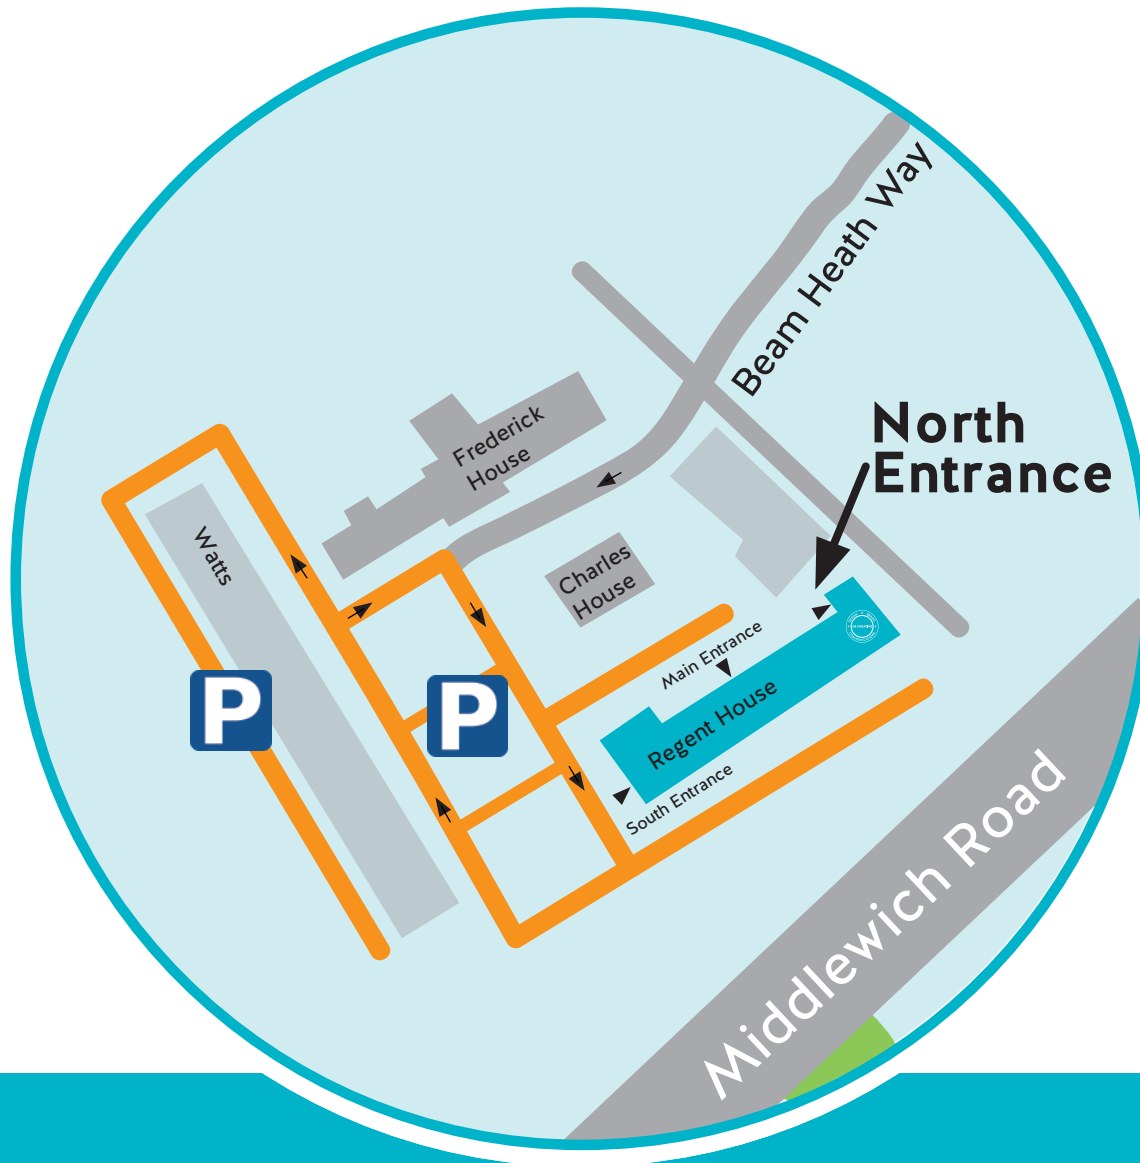

DIRECTIONS

Our address JG Creative, Regent House, (North Entrance) Princes Court, Beam Heath Way, Nantwich, Cheshire CW5 6PQ

Our phone number 01270 626624

PARKING - Marked in orange below

You can park anywhere in the centre of the courtyard or by the buildings that isn't reserved. More parking is available behind Watts in the top right corner of the car park.

Once you have parked head for Regent House, walk **past** the main entrance towards the back of the building and the North Entrance. Ring the buzzer for JG Creative.

See you soon!